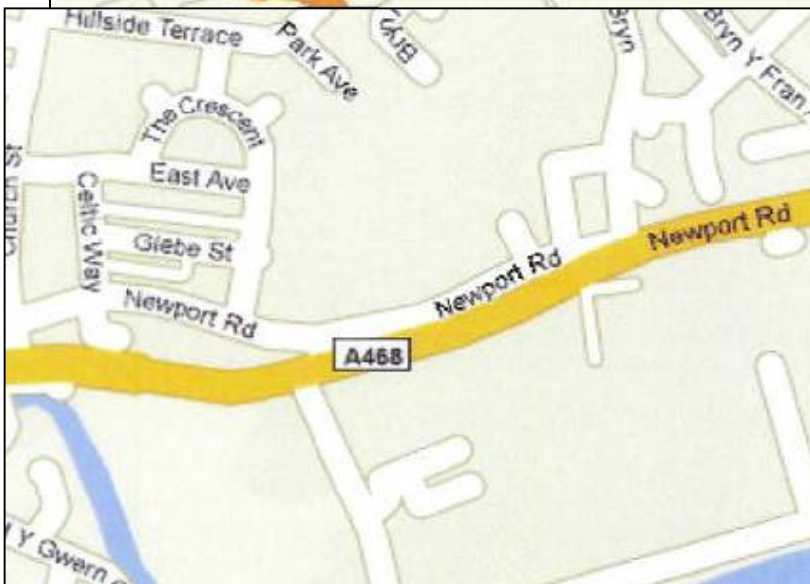

Caerphilly SACRE – 29th September 2010

Bedwas High School, Newport Road, Bedwas, Caerphilly, CF83 8BJ
Tel : 029 20859800

Directions : From the A468 (between Bedwas and Trethomas; and opposite the Pant Glas Industrial Estate), take the short link road to Newport Road and turn right at the T-junction.

You will need to take the first left and you will see the school just a short distance from the junction.